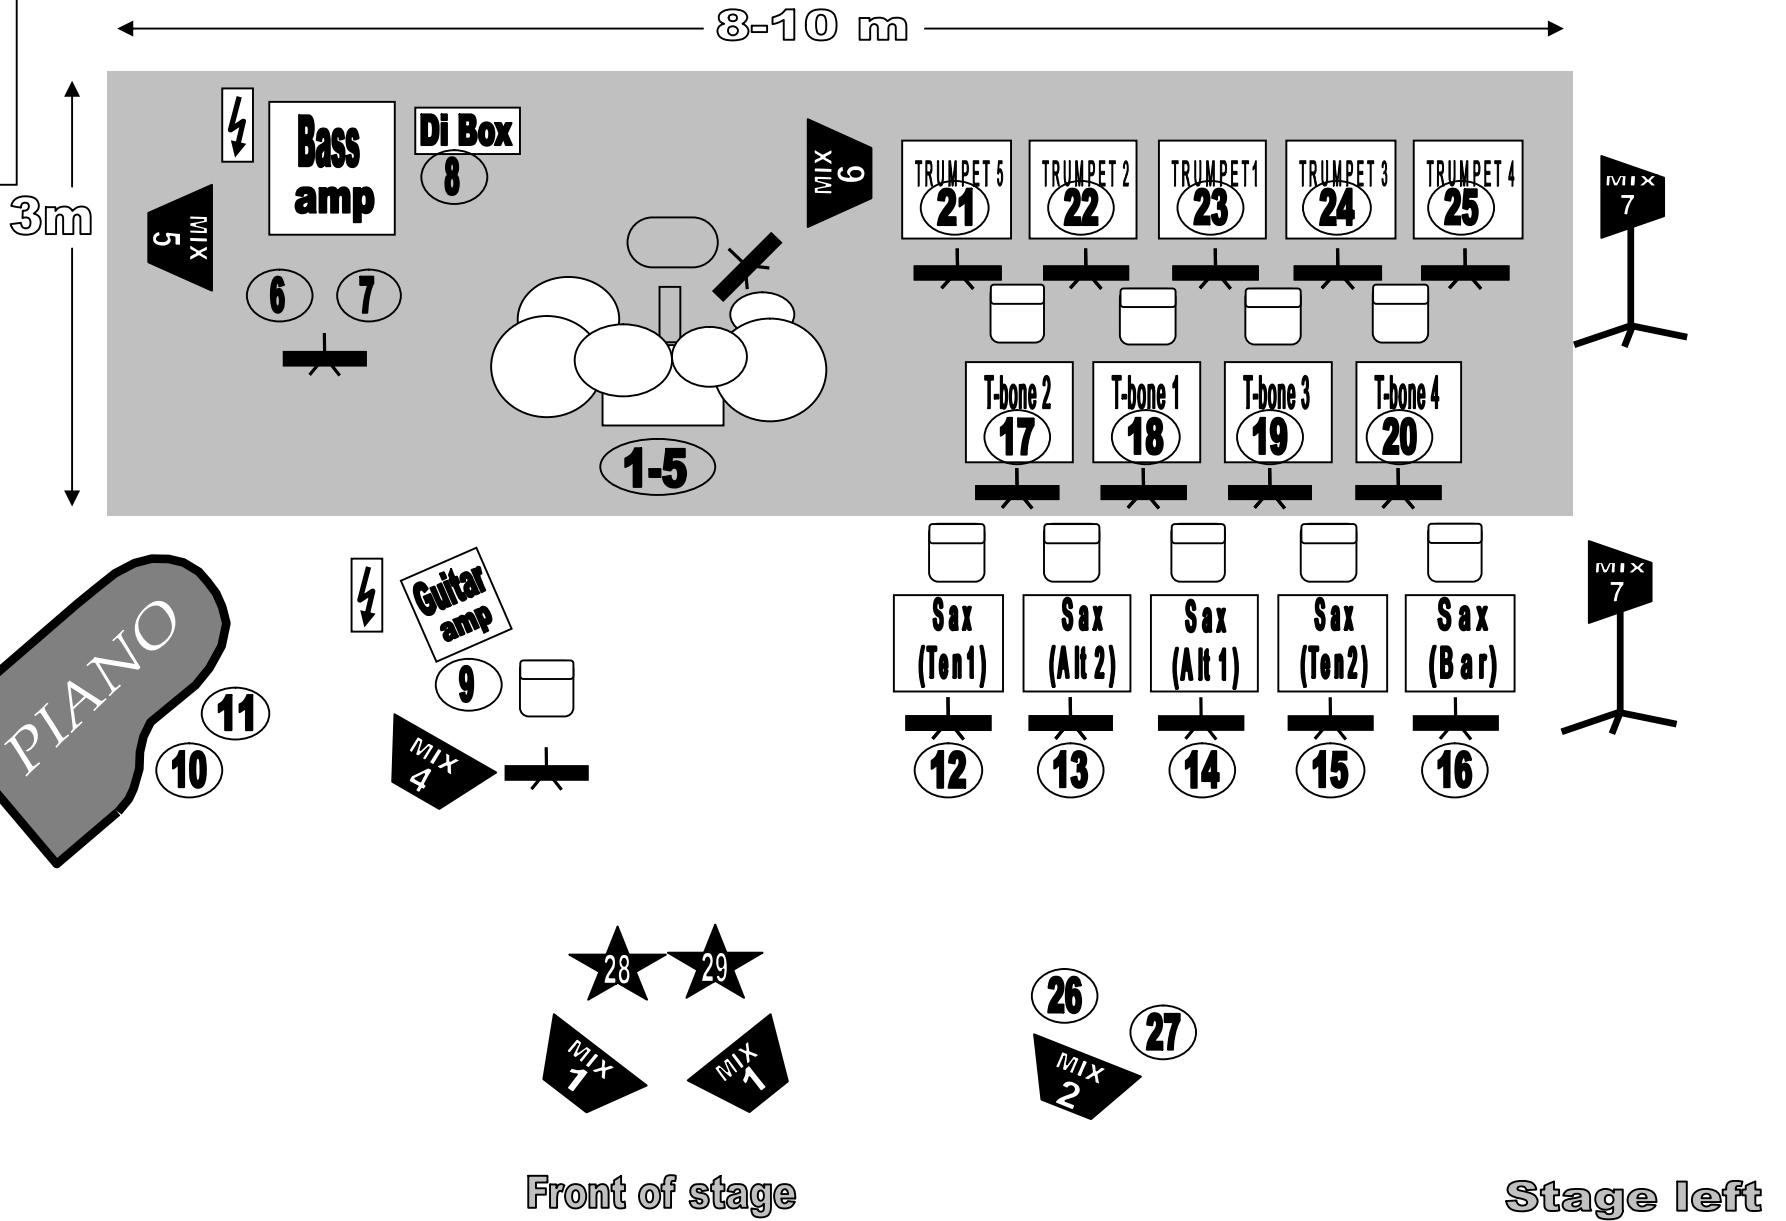

LATVIAN RADIO BIG BAND

stage plot

- LEGEND**
- MIX # monitor wedge + mix no.
 - # microphone input + input no.
 - ⚡ 220V/50Hz power sockets
 - ★ vocal mic + input no.
 - ✎ music stand
 - CHAIR
 - riser (height 0.4-0.5m)

LATVIAN RADIO BIG BAND

Ch	Inst.	Mic/ Di	INS.	Stand			
1.	Bdr	beta52		x			
2.	Snare	sm 57	Compr.	x			
3.	HH	mc930		x			
4.	OH L	mc 930		x			
5.	OH R	mc 930		x			
6.	Double bass	DPA 4099 B (THEIR OWN)	Compr.				
7.	Double bass	XLR (LINE)					
8.	<i>Bass guit ????</i>	<i>DiBox</i>					
9.	GTR	sm 57	Compr.	x			
10.	PIANO HI	DPA 4099 P					
11.	PIANO LOW	DPA 4099 P			Aux1	VOC	2
12.	Sax Ten 1	mc 930 (or equiv.)		x	Aux2	Solo sax+trump.	1
13.	Sax Alto2	mc 930 (or equiv.)		x	Aux3	PIANO	1
14.	Sax Alto1	mc 930 (or equiv.)		x	Aux 4	GTR.	1
15.	Sax Ten2	mc 930 (or equiv.)		x	Aux 5	BASS	1
16.	Sax Barit	mc 930 (or equiv.)		x	Aux6	DRMS	1
17.	Trombone (2)	sm58 (or equiv.)		x	Aux7	Brass band	2
18.	Trombone (1)	sm58 (or equiv.)		x			
19.	Trombone (3)	sm58 (or equiv.)		x	Aux11	EFX 1	
20.	Trombone (4)	sm58 (or equiv.)		x	Aux 12	EFX 2	
21.	Trumpet (5)	sm58 (or equiv.)		x			
22.	Trumpet (2)	sm58 (or equiv.)		x			
23.	Trumpet (1)	sm58 (or equiv.)		x			
24.	Trumpet (3)	sm58 (or equiv.)		x			
25.	Trumpet (4)	sm58 (or equiv.)		x			
26.	SOLO trumpet	sm58 (or equiv.)	Compr.	x			
27.	SOLO sax	mc 930 (or equiv.)	Compr.	x			
28.	VOC 1	KSM 9/U2	Compr.	x			
29.	VOC 2	KSM 9/U2	Compr.	x			
ST1.	CD player						
ST2.	EFX1(Hall)						
ST3.	EFX2(Hall)						

OUTPUT: